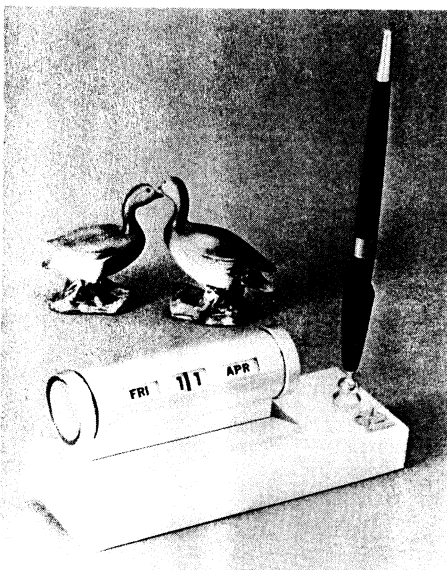

# GENUINE ONYX PEN DESK SETS

new luxury models

20 - PEN BASE

FEATURES OUR DEPENDABLE SMOOTH WRITING DELUXE BALL POINT PEN

35G - PEN BASE — PENCIL GROOVE

45 - PEN BASE — PLAQUE

35LR - PEN BASE — LETTER RACK

256RC - PEN BASE — ROLL CALENDAR